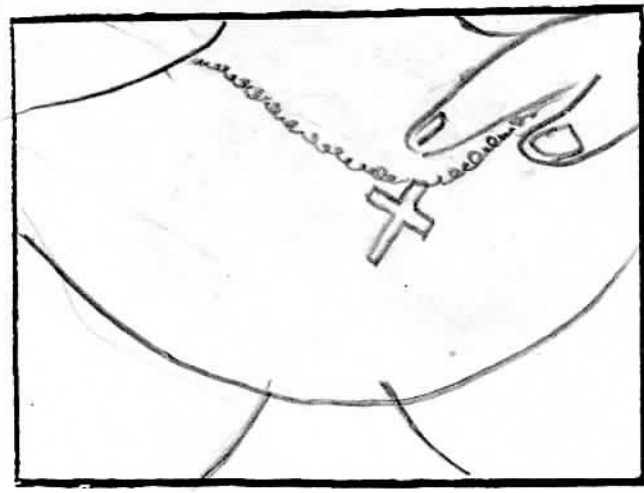

WIDE ANGLE. STATIC 10

Side view. Kylie's body lays on the bank. Nick's body obscures his action as he removes her glove. Roses, grass, + willow branches in extreme foreground. NO SYNC.

37

C/U ANGLE. STATIC

Nick pulls ribbon from Kylie's hair. Spider crawls. Grass in foreground.

38

C/U ANGLE. STATIC

Nick removes necklace.

39

C/U ANGLE. STATIC

Nick removes glove. Snake crawls in grass.

40