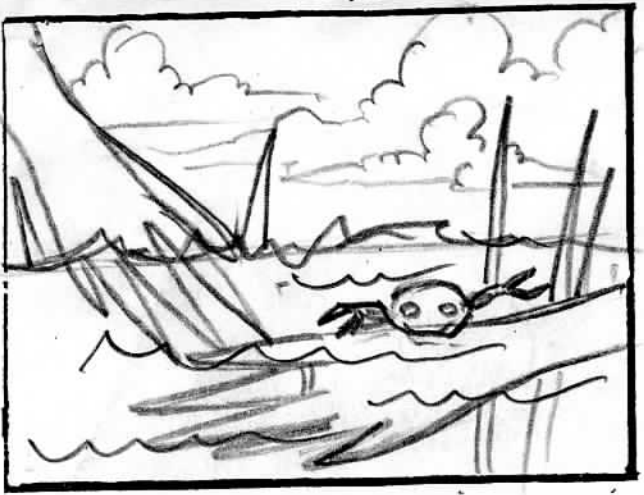

TANK · NO SYNC

OVERHEAD WIDE ANGLE ②

Camera cranes down to med. c/u angle Kylie in water. Reeds sway, flowers swirl.

SYNC
TANK

C/U ANGLE.

Nick's hand enters frame and picks up rock at rivers edge. Butterfly sits on blade of grass. TANK UTTERS

C/U ANGLE, STATIC.

Kylie performs song to Nick. Grass billows in wind, flowers swirl. SYNC. TANK

Med. Angle, STATIC.

Kylie's legs underwater. Nick's hand enters frame to caress them. Crab crawls, Fish swim.

NO SYNC, TANK

9

C/U ANGLE

Kylie's hand under water's surface.
Nick carries her fingers. TANK

10

C/U ANGLE . KYLIE

Camera cranes down for closer angle.

SYNC . TANK